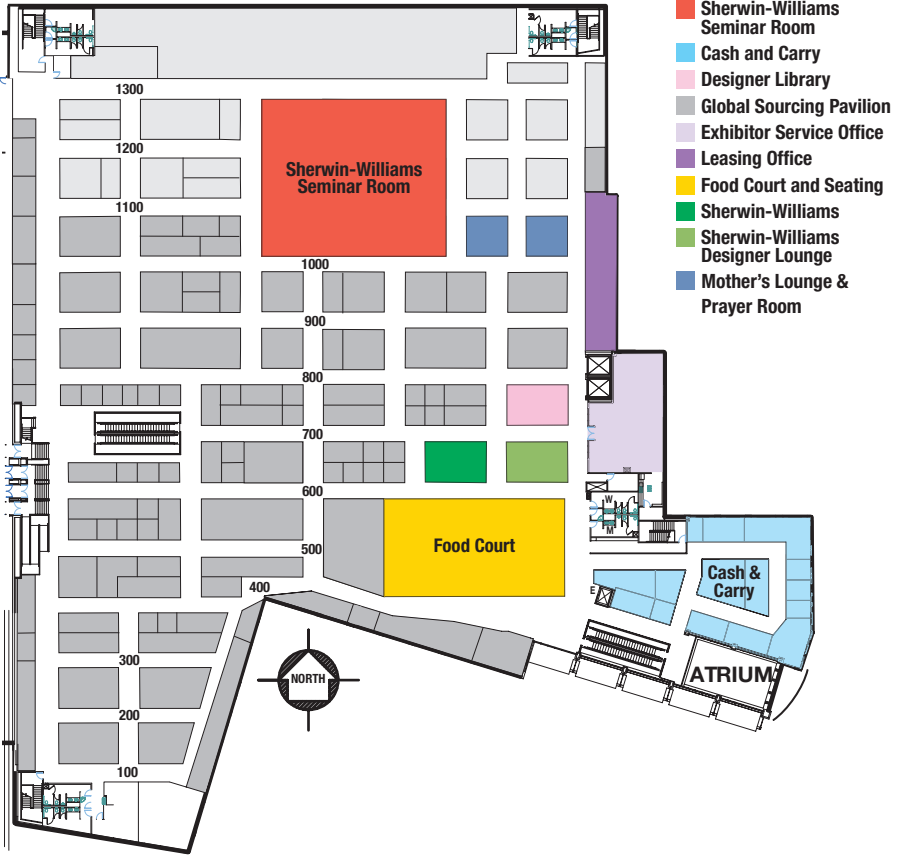

Zafferano America... G-7056 SALON  
 Zentique ..... G-6007 SALON

**The Loft – Ground**

Antique & Design Center of  
 High Point ..... G-8006, G-8007,  
 G-8009, G-8010  
 Asiades Hong Kong Ltd. .... G-8000  
 Hasan's Rugs ..... G-8001B, G-8005

**Antique & Design  
Center – Ground**

A. Vincent Antiques ..... MS G-62a ADC  
 Acquisitions LTD ..... MS G-27 ADC  
 Amanda Lane Design... MS G-73 ADC,  
 ADC Welcome Lounge  
 Antique &  
 Design Center... MS G-1-74 ADC,  
 SAMS G-8009  
 Architectural Anarchy ..... MS G-61,  
 G-66, G-68A ADC  
 Art and Antique  
 Hunter ..... MS G-63 ADC  
 Ashcroft and Moore, LLC ..... MS G-5,  
 6, 40 ADC  
 Aubrey Malcolm  
 Collection ..... MS G-15 ADC  
 B Kelley Antiques ..... MS G-16A ADC  
 Bell and Preston  
 Antiques ..... MS G-8 ADC  
 Broadnax & James ..... MS G-36 ADC  
 Carol Pollard ..... MS G-30A ADC  
 Catiques ..... MS G-62B ADC  
 Charles Hanlon  
 Antiques ..... MS G-35 ADC  
 Darrell Dean Antiques  
 & Decorative Arts .. MS G-42 ADC  
 David Meelheim  
 Designs ..... MS G-60B ADC  
 Davon's Antiques ..... MS G-33B,  
 G-34A ADC  
 DeLoach ..... MS G-55A ADC  
 Delray & Associates  
 Antiques ... MS G-44, G-46, ADC  
 Djem Unique Ideas ... MS G-64 ADC  
 Don Fields & Craig Ringstad  
 Antiques ..... MS G-52, G-53 ADC  
 Elizabeth Gray ..... MS G-26 ADC  
 Evan Reid ..... MS G-67 ADC  
 Fashion and  
 Collectibles ..... MS G-65 ADC  
 Greenwald Antiques ..... MS G-18,  
 G-20, G-43 ADC  
 Grinard Collection ..... MS G-37 ADC  
 Half Acre Antiques  
 & Interiors ..... MS G-29 ADC  
 Hank Kozlowski ..... MS G-60A ADC  
 Hastening Designs ..... MS G-36a ADC  
 Heirloom Antiques ... MS G-54A ADC  
 Helen Storey  
 Antiques ..... MS G-34 ADC  
 Jefferson Hayman ..... MS G-59 ADC

FLOORPLANS  
 SUITES AT MARKET SQUARE